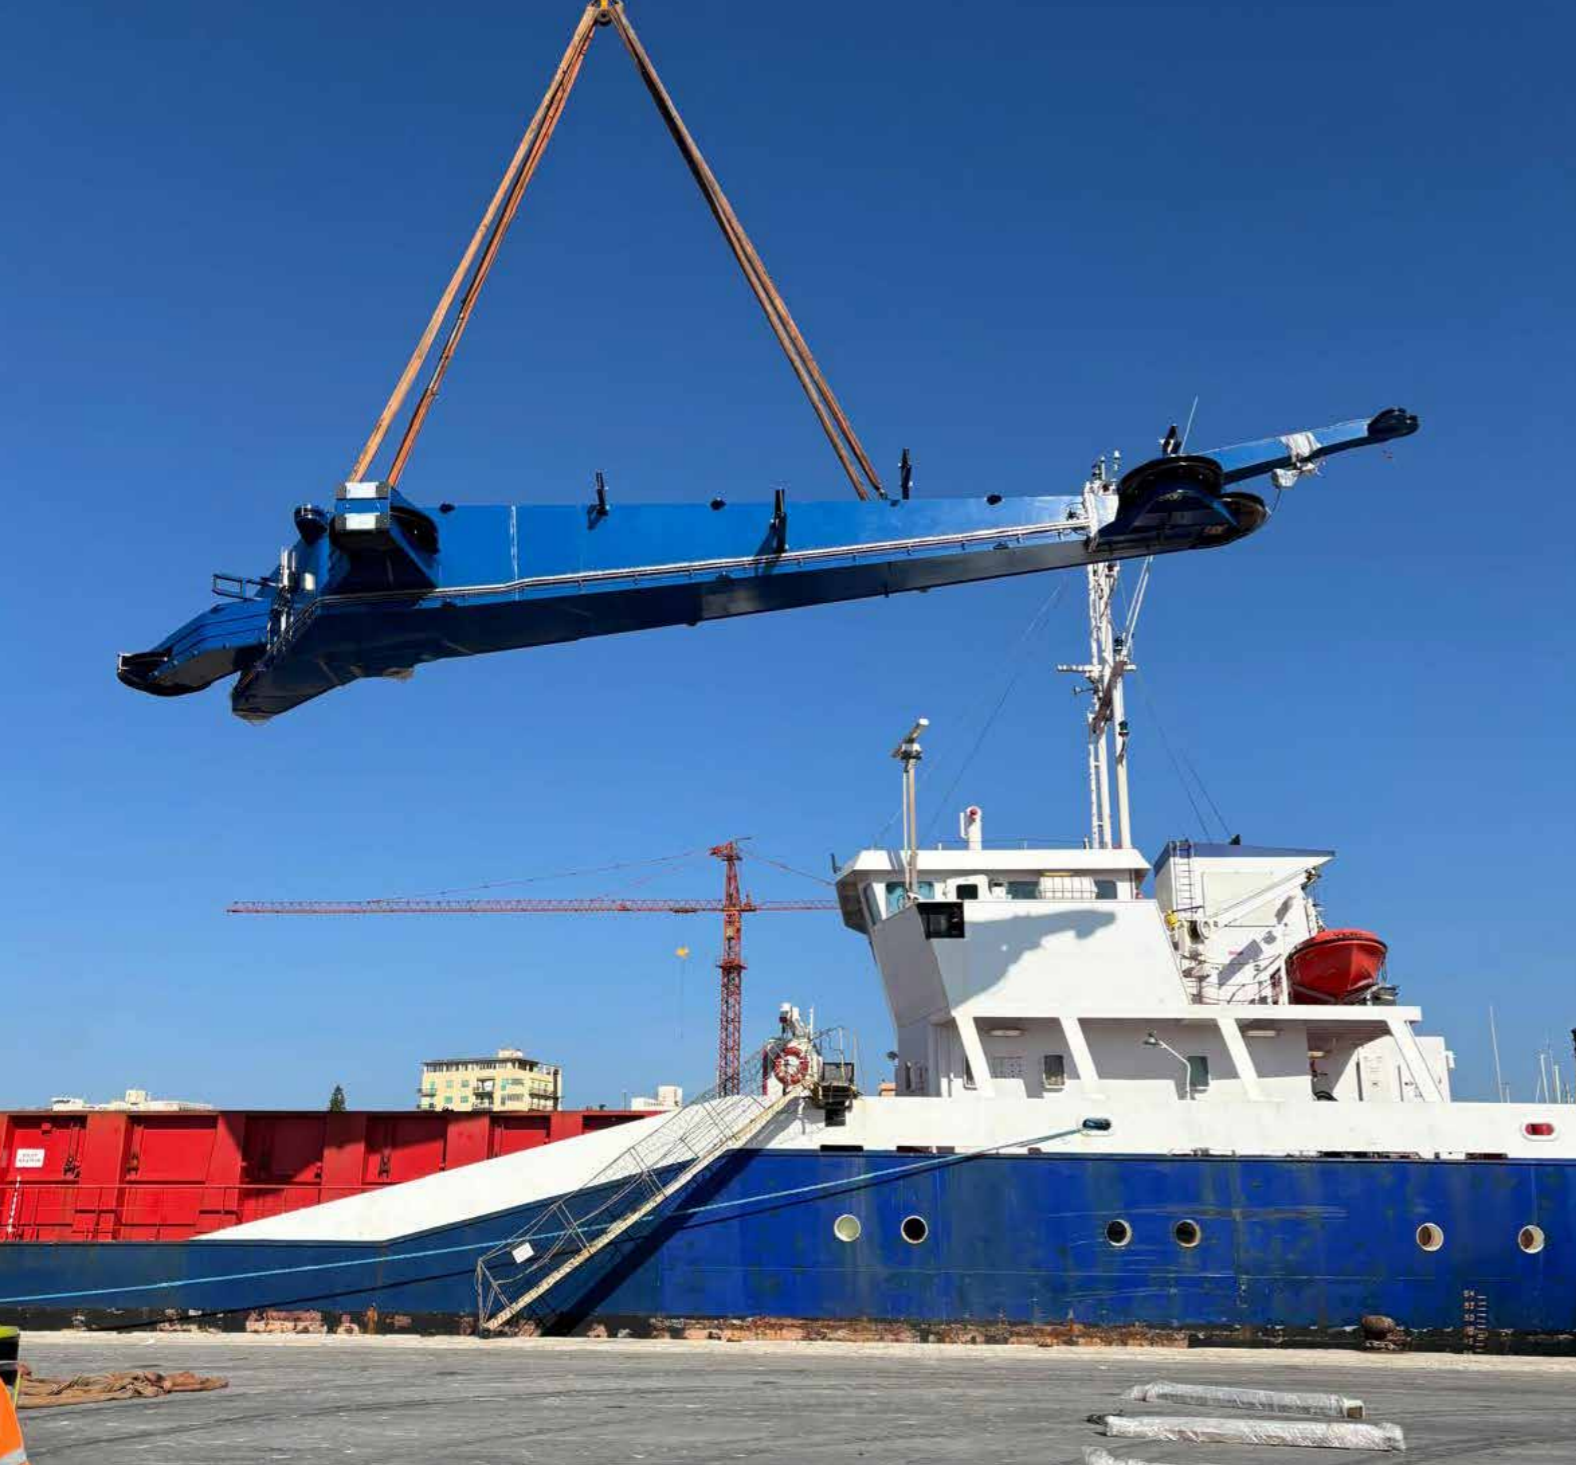

MMDL
PROJECT LOGISTICS

MDL PROJECT LOGISTICS

From concept
to delivery

YOUR PARTNER FOR:

- HEAVY LIFT
- BREAKBULK OUT-OF-GAUGE
- INDUSTRIAL LOGISTICS

CHARTERING & GLOBAL COVERAGE

VESSEL CHARTERING & SEA TRANSPORT

Also global project management to and from:

- Middle East & Gulf**
- Africa**
- Americas**
- India & Asia corridors**

Available vessel types include:

- Geared and gearless vessels**
- Box-shaped and tweendeckers**

WHO WE ARE

MDL Project Logistics is a shipping operator providing tailor-made transport solutions for projects cargoes across the Mediterranean, Europe and worldwide. Established in 2008, MDL supports freight forwarders and industrial clients with integrated logistics services for complex and oversized cargo.

Through a strong agency network and operational presence in key ports, we act as entry point for project logistics - ensuring efficiency, safety and full control at every stage of the shipment. Our experienced project team manages cargo from factory to final destination, combining technical expertise with practical operational know-how.